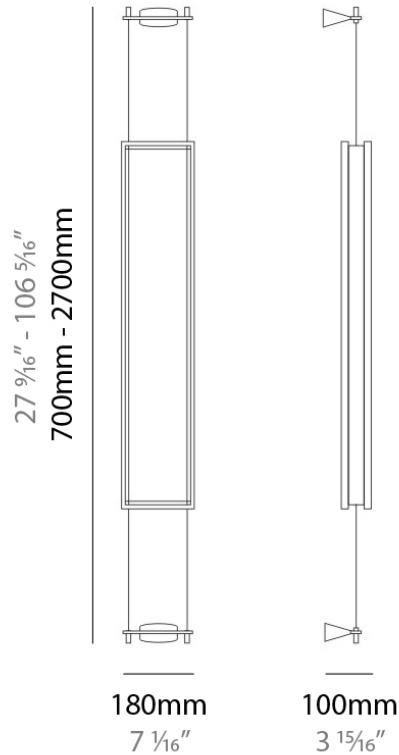

VISION SURFACE

D13005

GENERAL

Series: Vision
Division: Design
Mounting Type: Surface
Mounting Location: Wall
Subcategory: Ambient

PHYSICAL

Shape: Rectangle
Length (mm): 180
Length (in): 7 ¹/₁₆
Height (mm): 700 - 2700
Height (in): 27 ⁹/₁₆
Max. Overall Height (mm): 2699
Max. Overall Height (in): 106 ¹/₄
Extension (mm): 102
Extension (in): 4
Light Distribution: Omnidirectional
Weight (kg): 6.54
Weight (lbs): 14.4
Diffuser: Satin White Screen Printed Glass
Fixture Finish: Chrome
Fixture Material: Metal

ELECTRICAL

Number of Lamps: 2
Lamp Type: LED Retrofit / Halogen
Lamp Shape: T10
Bulb Included: Bulb Not Included
Total Output Wattage (W): 36 / 200
Max. Wattage Per Lamp (W): 18 / 100
Lamp Base: E26
Input Voltage (V): 120

LED

OPTICAL

RATINGS AND CERTIFICATIONS

Certified By: CSA Certified to UL and CSA Standards
IP rating: IP20

PROJECT
TYPE
NOTES
QUANTITY
DATE