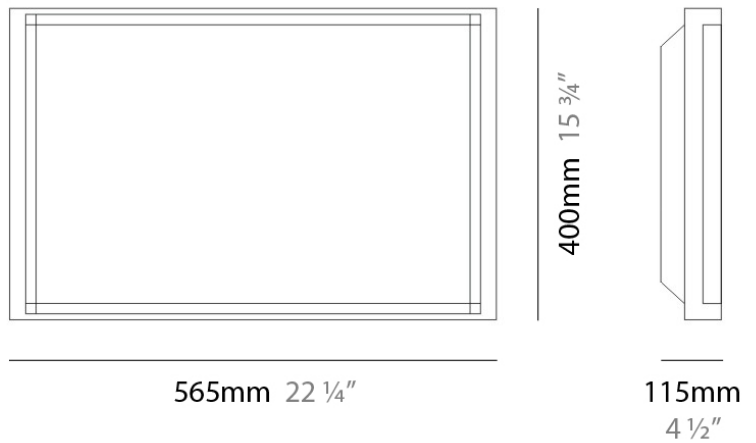

VISION SURFACE

D12002

GENERAL

Series: Vision
Division: Design
Mounting Type: Surface
Mounting Location: Ceiling

PHYSICAL

Length (mm): 565
Length (in): 22 ¼
Width (mm): 400
Width (in): 15 ¾
Height (mm): 115
Height (in): 4 ½
Extension (mm): 114
Extension (in): 4 ½
Light Distribution: Omnidirectional
Weight (kg): 8.108
Weight (lbs): 17.86
Diffuser: Satin White Screen Printed Glass
Fixture Finish: Chrome
Fixture Material: Aluminum

ELECTRICAL

Number of Lamps: 1
Lamp Type: LED Retrofit
Bulb Included: Bulb Not Included
Total Output Wattage (W): 20 / 150
Max. Wattage Per Lamp (W): 20 / 150
Lamp Base: RSC
Input Voltage (V): 120

LED

OPTICAL

RATINGS AND CERTIFICATIONS

Certified By: CSA Certified to UL and CSA Standards
IP rating: IP20